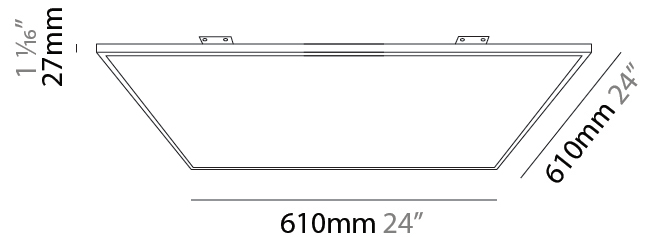

ELEGANT RECESSED

A56188- -

base number   Color   Finish
Temperature   Options

PROJECT _____
TYPE _____
SPECIFIER _____
QUANTITY _____
DATE _____

1. To build a product code in our configurator select the specify button on the base model # product page
2. To build a manual product code on this datasheet choose from the options listed below in blue font and add the suffix to the base model #

GENERAL

Series: Elegant
Brand: Ivela
Division: Architectural
Mounting Type: Recessed
Mounting Location: Ceiling
Subcategory: Panels

PHYSICAL

Shape: Square
Length (mm): 610
Length (in): 24
Width (mm): 610
Width (in): 24
Height (mm): 27
Height (in): 1 1/16
Light Distribution: Direct
Diffuser: PMMA - Opal
Fixture Finish: WHI / BLK / GLD
Fixture Material: Aluminum

ELECTRICAL

Lamp Type: LED
Input Wattage (W): 48
Dimming: Tri-Mode (Non-Dimming and Phase Dimming (120Vac only) and 0-10V Dimming)
Driver Included: No
Driver Location: Remote
Driver Type: Constant Voltage - Universal
Driver Class: Class 2
Input Voltage (V): 120 - 277
Output Voltage (V): 24

LED

Color Temperature (°K): 2700 / 3000 / 4000
Max. Delivered Lumen (lm): 3456 / 3600 / 3816
Nominal Lumen (lm): 5760 / 6000 / 6360
CRI: >93 CRI
Lamp Life (hrs): 50000

OPTICAL

RATINGS AND CERTIFICATIONS

Certified By: CSA Certified to UL and CSA Standards
IP rating: IP20