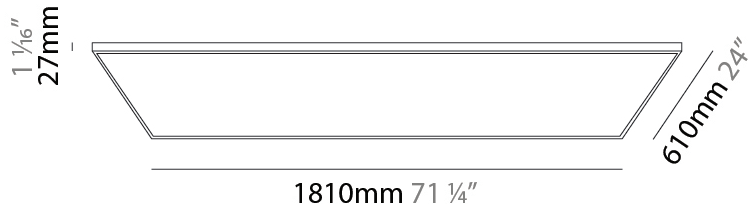

PROJECT	_____
TYPE	_____
SPECIFIER	_____
QUANTITY	_____
DATE	_____

ELEGANT SURFACE

A52051- -

base number
Color   Finish
Temperature   Options

1. To build a product code in our configurator select the specify button on the base model # product page
2. To build a manual product code on this datasheet choose from the options listed below in blue font and add the suffix to the base model #

GENERAL

Series: Elegant
Brand: Ivela
Division: Architectural
Mounting Type: Surface
Mounting Location: Wall / Ceiling
Subcategory: Panels

PHYSICAL

Shape: Square
Length (mm): 1810
Length (in): 71 1/4
Width (mm): 1110
Width (in): 43 11/16
Height (mm): 27
Height (in): 1 1/16
Light Distribution: Direct
Diffuser: PMMA - Opal
Fixture Finish: WHI / BLK / GLD
Fixture Material: Aluminum

ELECTRICAL

Lamp Type: LED
Input Wattage (W): 72
Dimming: Tri-Mode (Non-Dimming and Phase Dimming (120Vac only) and 0-10V Dimming)
Driver Included: No
Driver Location: Remote
Driver Type: Constant Voltage - Universal
Driver Class: Class 2
Input Voltage (V): 120 - 277
Output Voltage (V): 24

LED

Color Temperature (°K): 2700 / 3000 / 4000
Max. Delivered Lumen (lm): 4320 / 4500 / 4770
Nominal Lumen (lm): 7200 / 7500 / 7950
CRI: >93 CRI
Lamp Life (hrs): 50000

OPTICAL

RATINGS AND CERTIFICATIONS

Certified By: CSA Certified to UL and CSA Standards
IP rating: IP20