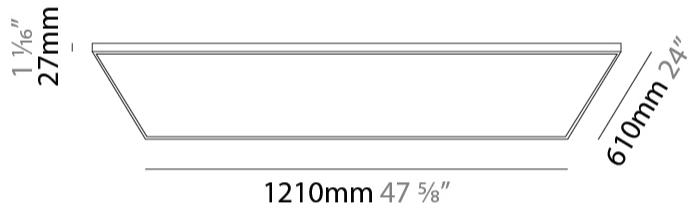

ELEGANT SURFACE

A52049- -

base number   Color   Finish
                         Temperature   Options

1. To build a product code in our configurator select the specify button on the base model # product page
2. To build a manual product code on this datasheet choose from the options listed below in blue font and add the suffix to the base model #

GENERAL

Series: Elegant
Brand: Ivela
Division: Architectural
Mounting Type: Surface
Mounting Location: Wall / Ceiling
Subcategory: Panels

PHYSICAL

Shape: Square
Length (mm): 1210
Length (in): 47 ⁵/₈
Width (mm): 610
Width (in): 1 ¹/₁₆
Height (mm): 27
Height (in): 1 ¹/₁₆
Light Distribution: Direct
Diffuser: PMMA - Opal
Fixture Finish: WHI / BLK / GLD
Fixture Material: Aluminum

ELECTRICAL

Lamp Type: LED
Input Wattage (W): 48
Dimming: Tri-Mode (Non-Dimming and Phase Dimming (120Vac only) and 0-10V Dimming)
Driver Included: No
Driver Location: Remote
Driver Type: Constant Voltage - Universal
Driver Class: Class 2
Input Voltage (V): 120 - 277
Output Voltage (V): 24

LED

Color Temperature (°K): 2700 / 3000 / 4000
Max. Delivered Lumen (lm): 3456 / 3600 / 3816
Nominal Lumen (lm): 5760 / 6000 / 6360
CRI: >93 CRI
Lamp Life (hrs): 50000

OPTICAL

RATINGS AND CERTIFICATIONS

Certified By: CSA Certified to UL and CSA Standards
IP rating: IP20